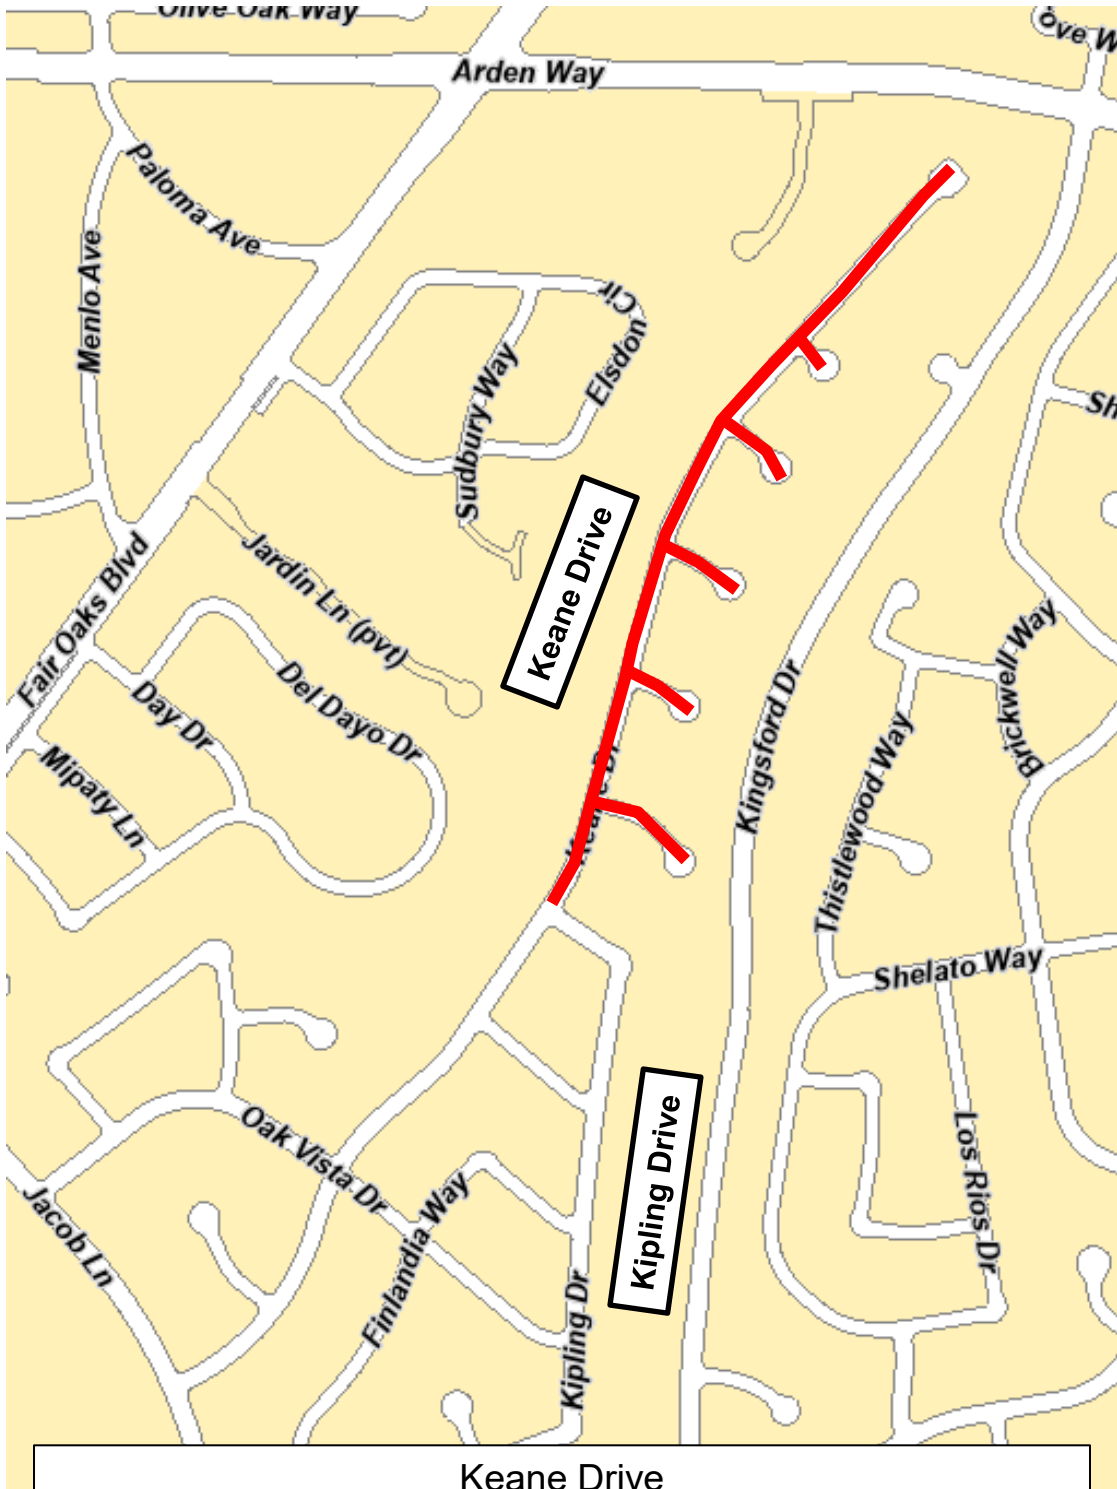

# AC Overlay Project 2025 Phase C Location Maps

Map 1

# AC Overlay Project 2025 Phase C Location Maps

Map 2

Keane Drive  
( Kipling Drive to East End )  
( Includes Courts )

# AC Overlay Project 2025 Phase C Location Maps

Map 3

**Madison Avenue**

**Blue Oak Drive**

**Hazel Avenue**

Madison Avenue  
( Hazel Avenue to Blue Oak Drive )

# AC Overlay Project 2025 Phase C Location Maps

Map 4

Madison Avenue  
( San Juan Avenue to Fair Oaks Boulevard )