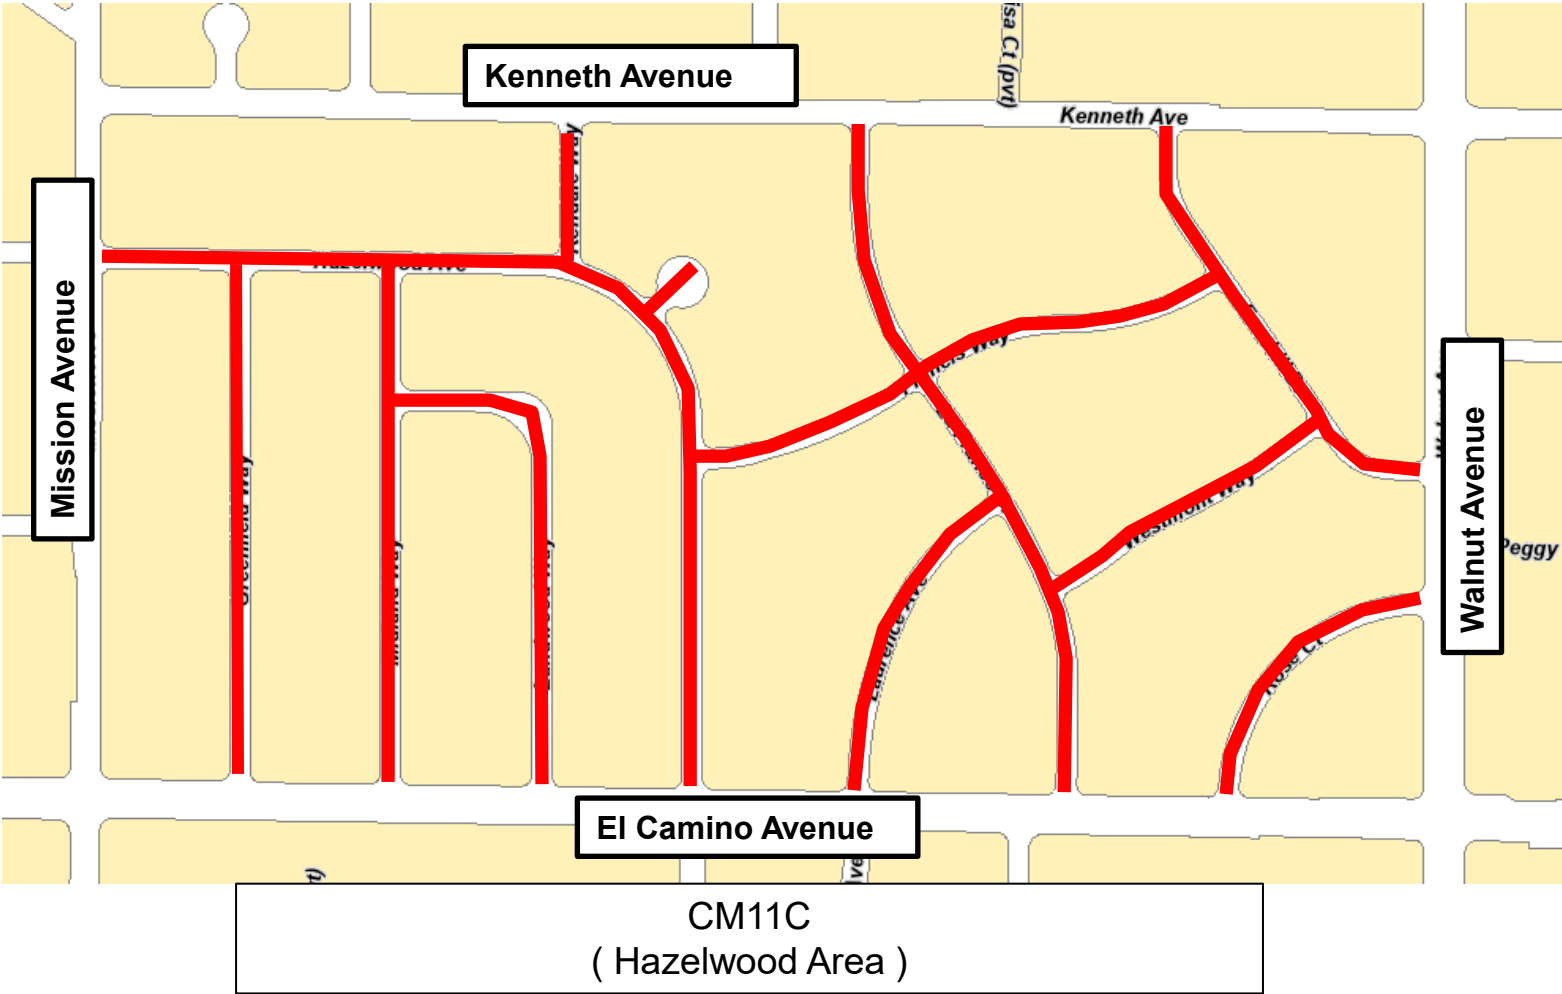

# AC Overlay Project 2025 Phase C Location Maps

Map 1

# AC Overlay Project 2025 Phase C Location Maps

Map 2

Keane Drive  
( Kipling Drive to East End )  
( Includes Courts )

# AC Overlay Project 2025 Phase C Location Maps

Map 3

**Madison Avenue**

**Blue Oak Drive**

**Hazel Avenue**

Madison Avenue  
( Hazel Avenue to Blue Oak Drive )

# AC Overlay Project 2025 Phase C Location Maps

Map 4

Madison Avenue  
( San Juan Avenue to Fair Oaks Boulevard )