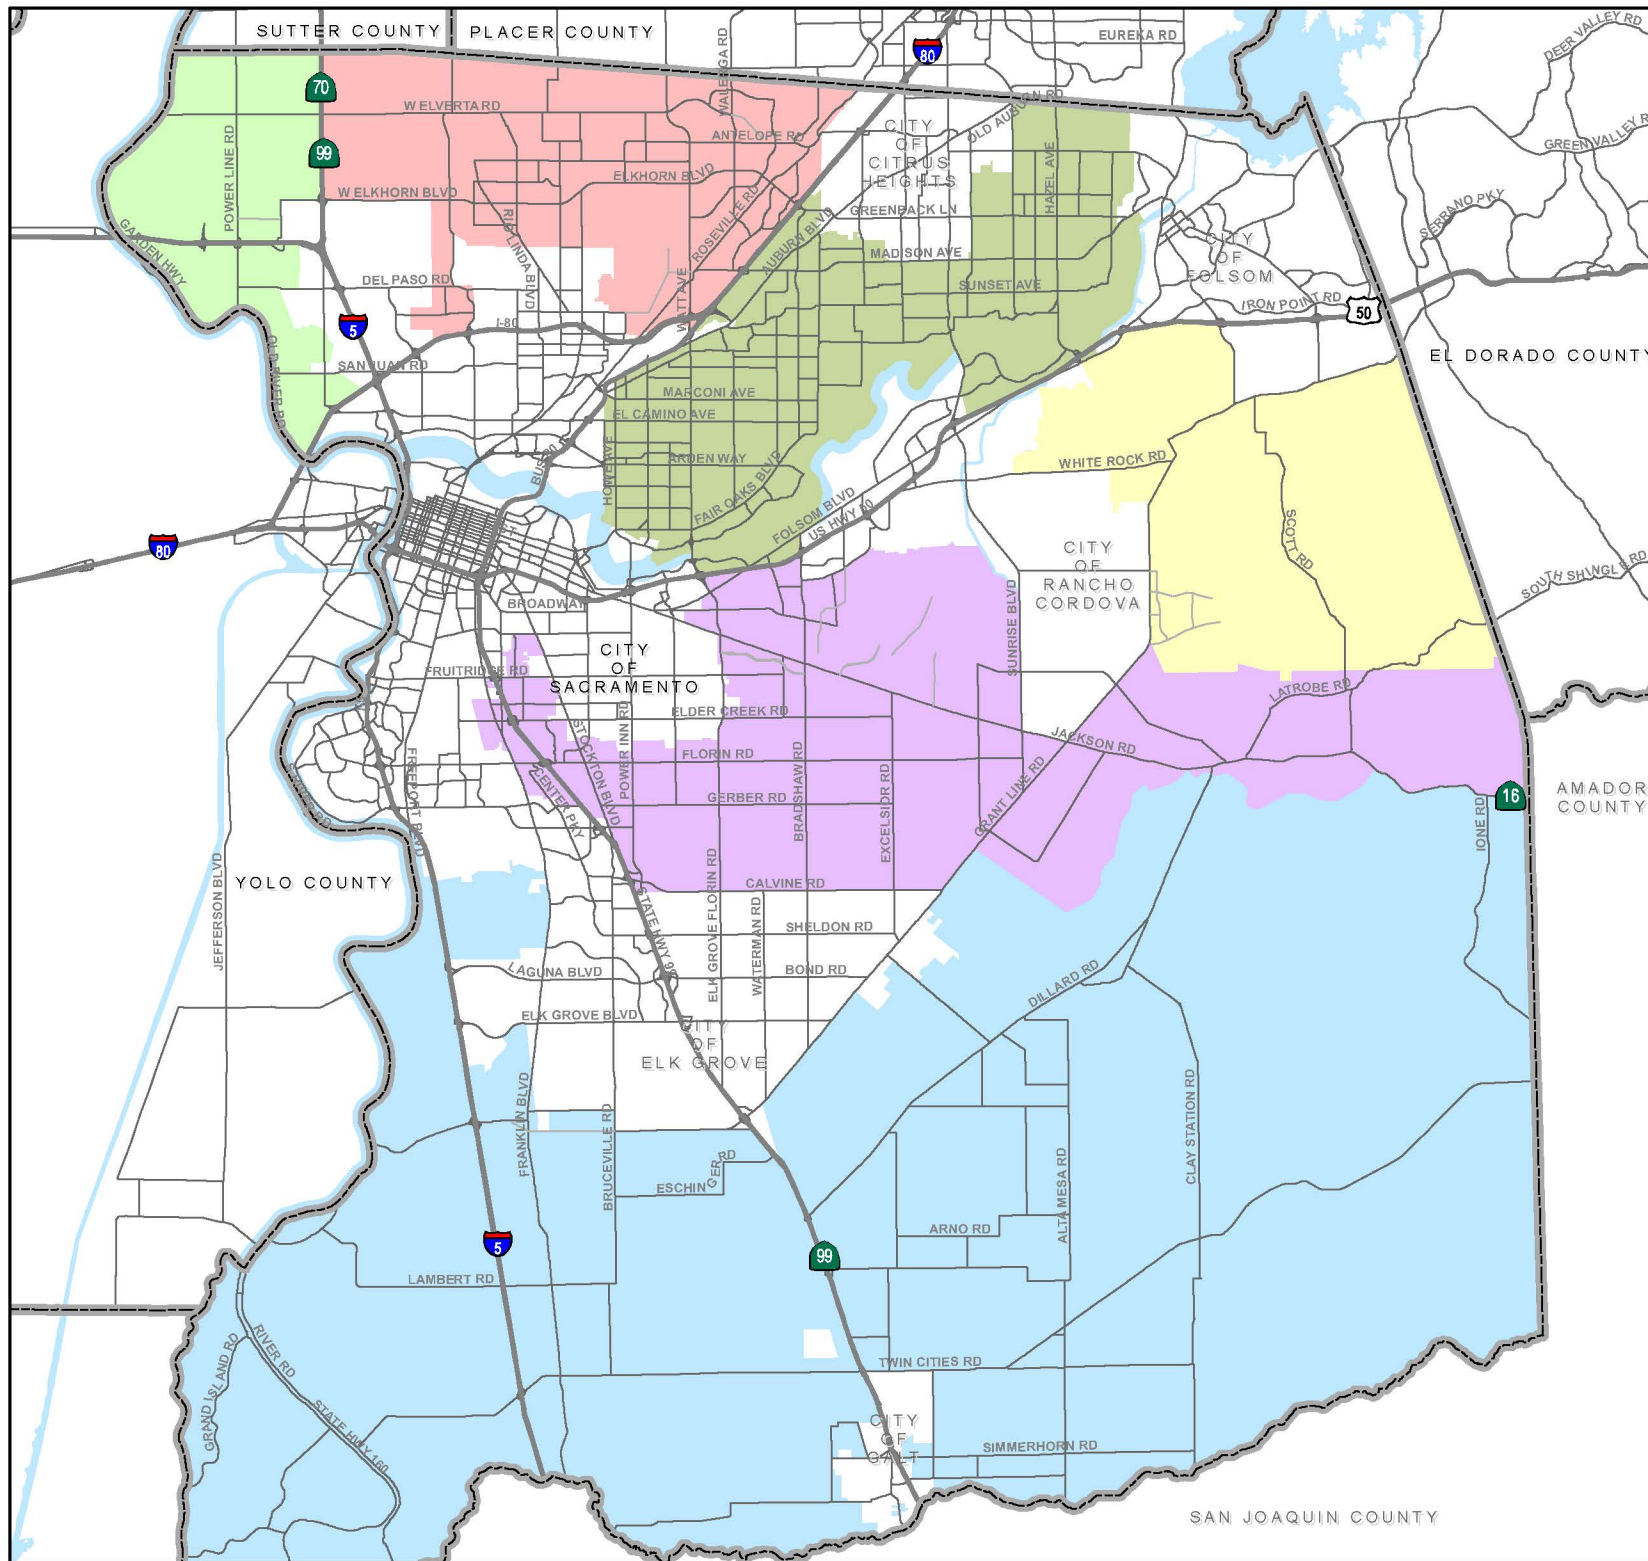

**Figure 1
SCTDF Program
Fee Districts**

Notes:

1. Precise Fee District boundaries can be determined using GIS files available at County Department of Transportation
2. Remaining unincorporated portion of Sacramento County in Delta area not shown on map is part of Fee District 5

Legend

DISTRICTS

- District 1
- District 2
- District 3
- District 4
- District 5
- District 6