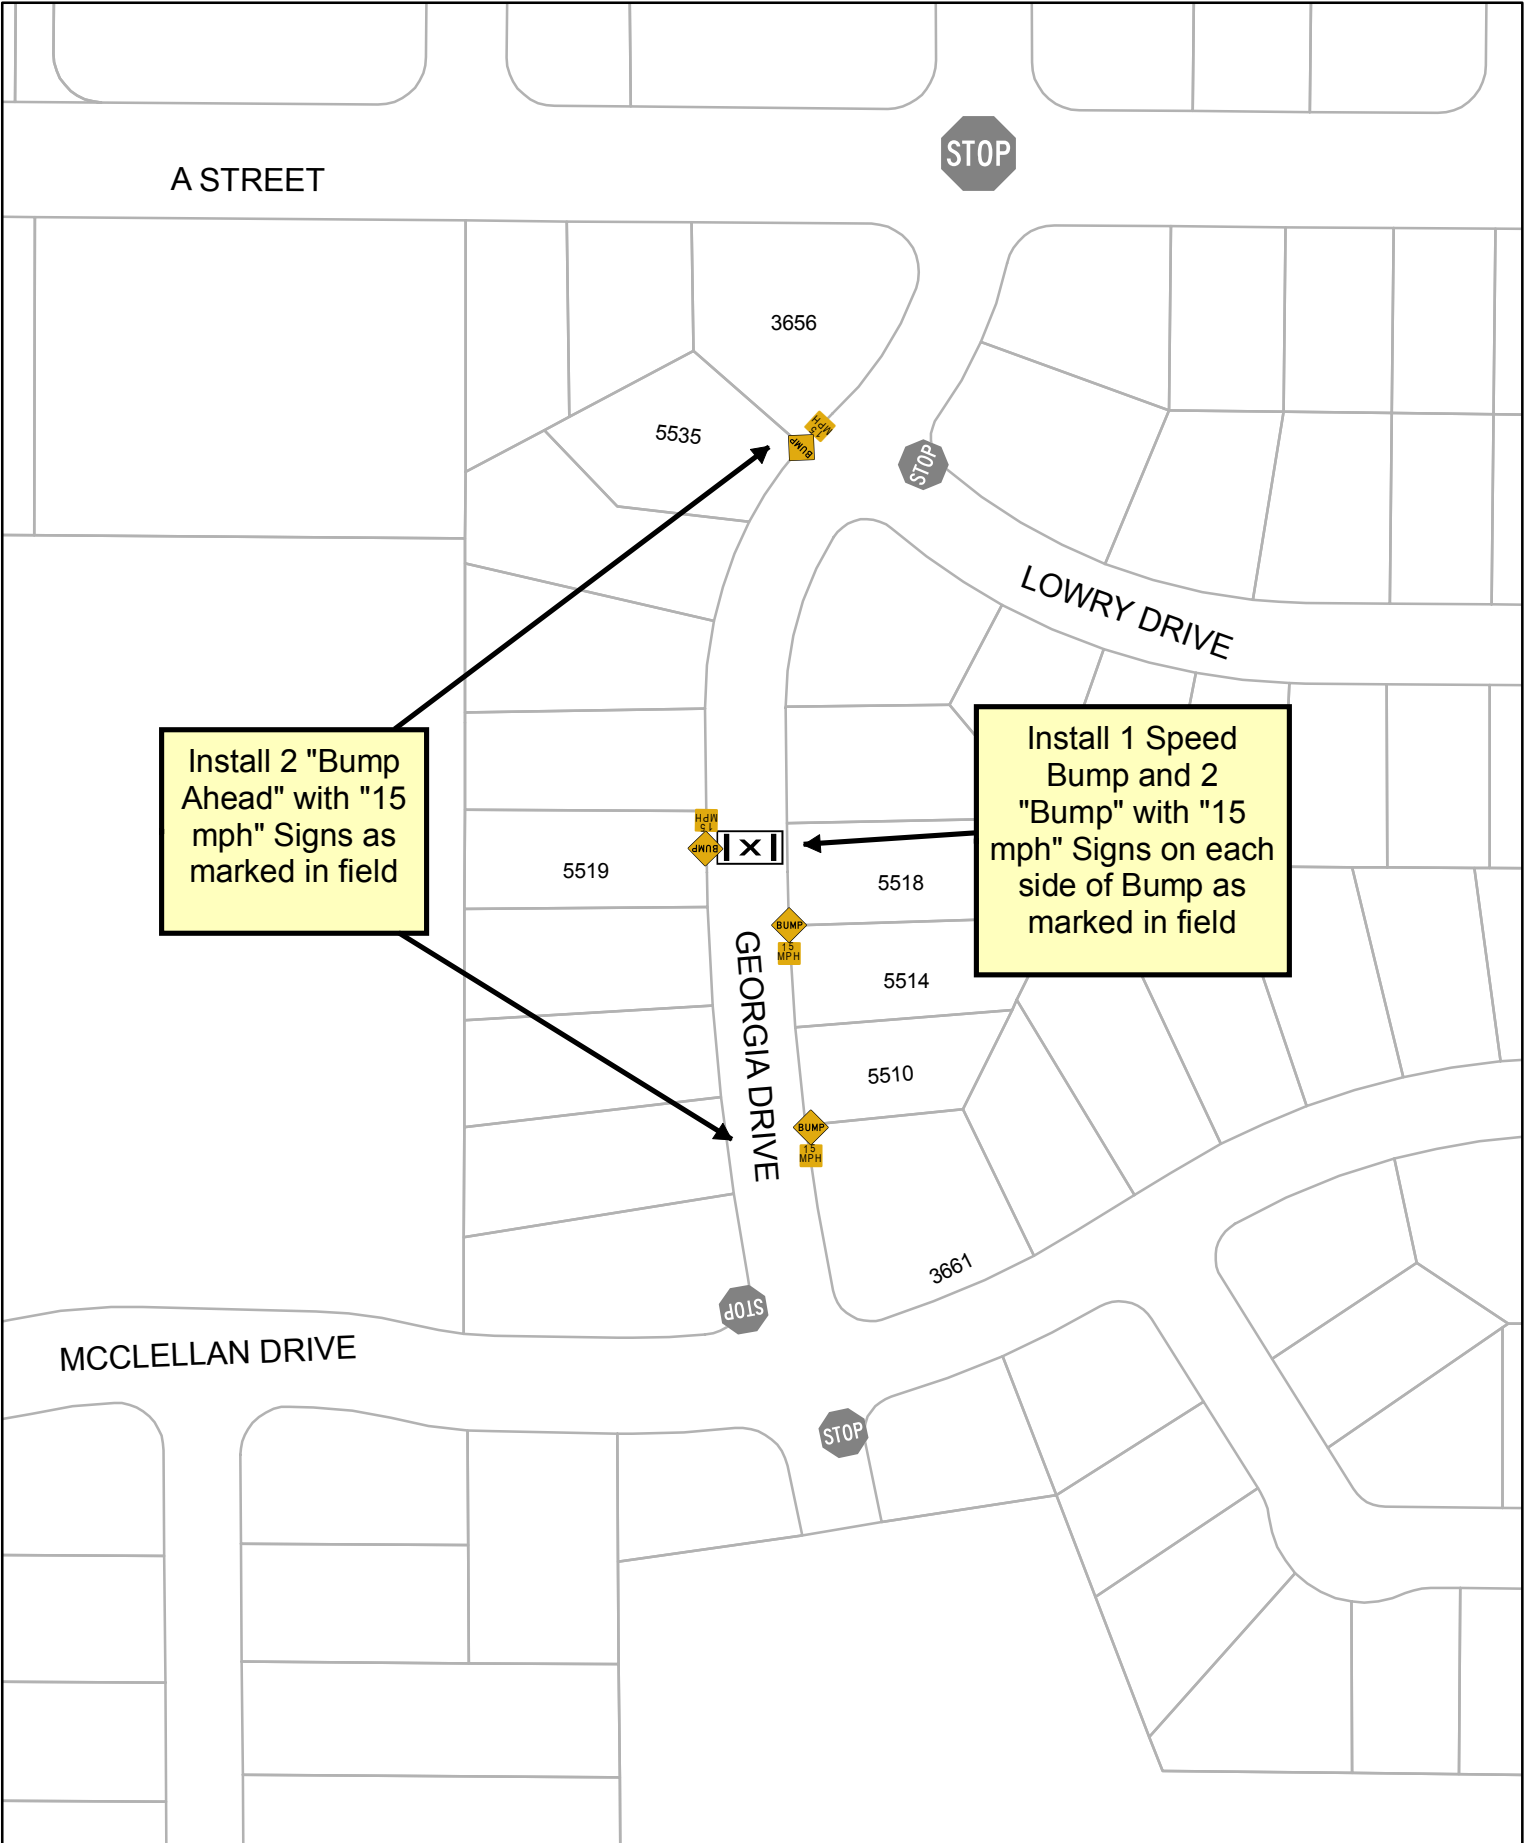

12 - GEORGIA DRIVE (District 3)

Install 2 "Bump Ahead" with "15 mph" Signs as marked in field

Install 1 Speed Bump and 2 "Bump" with "15 mph" Signs on each side of Bump as marked in field