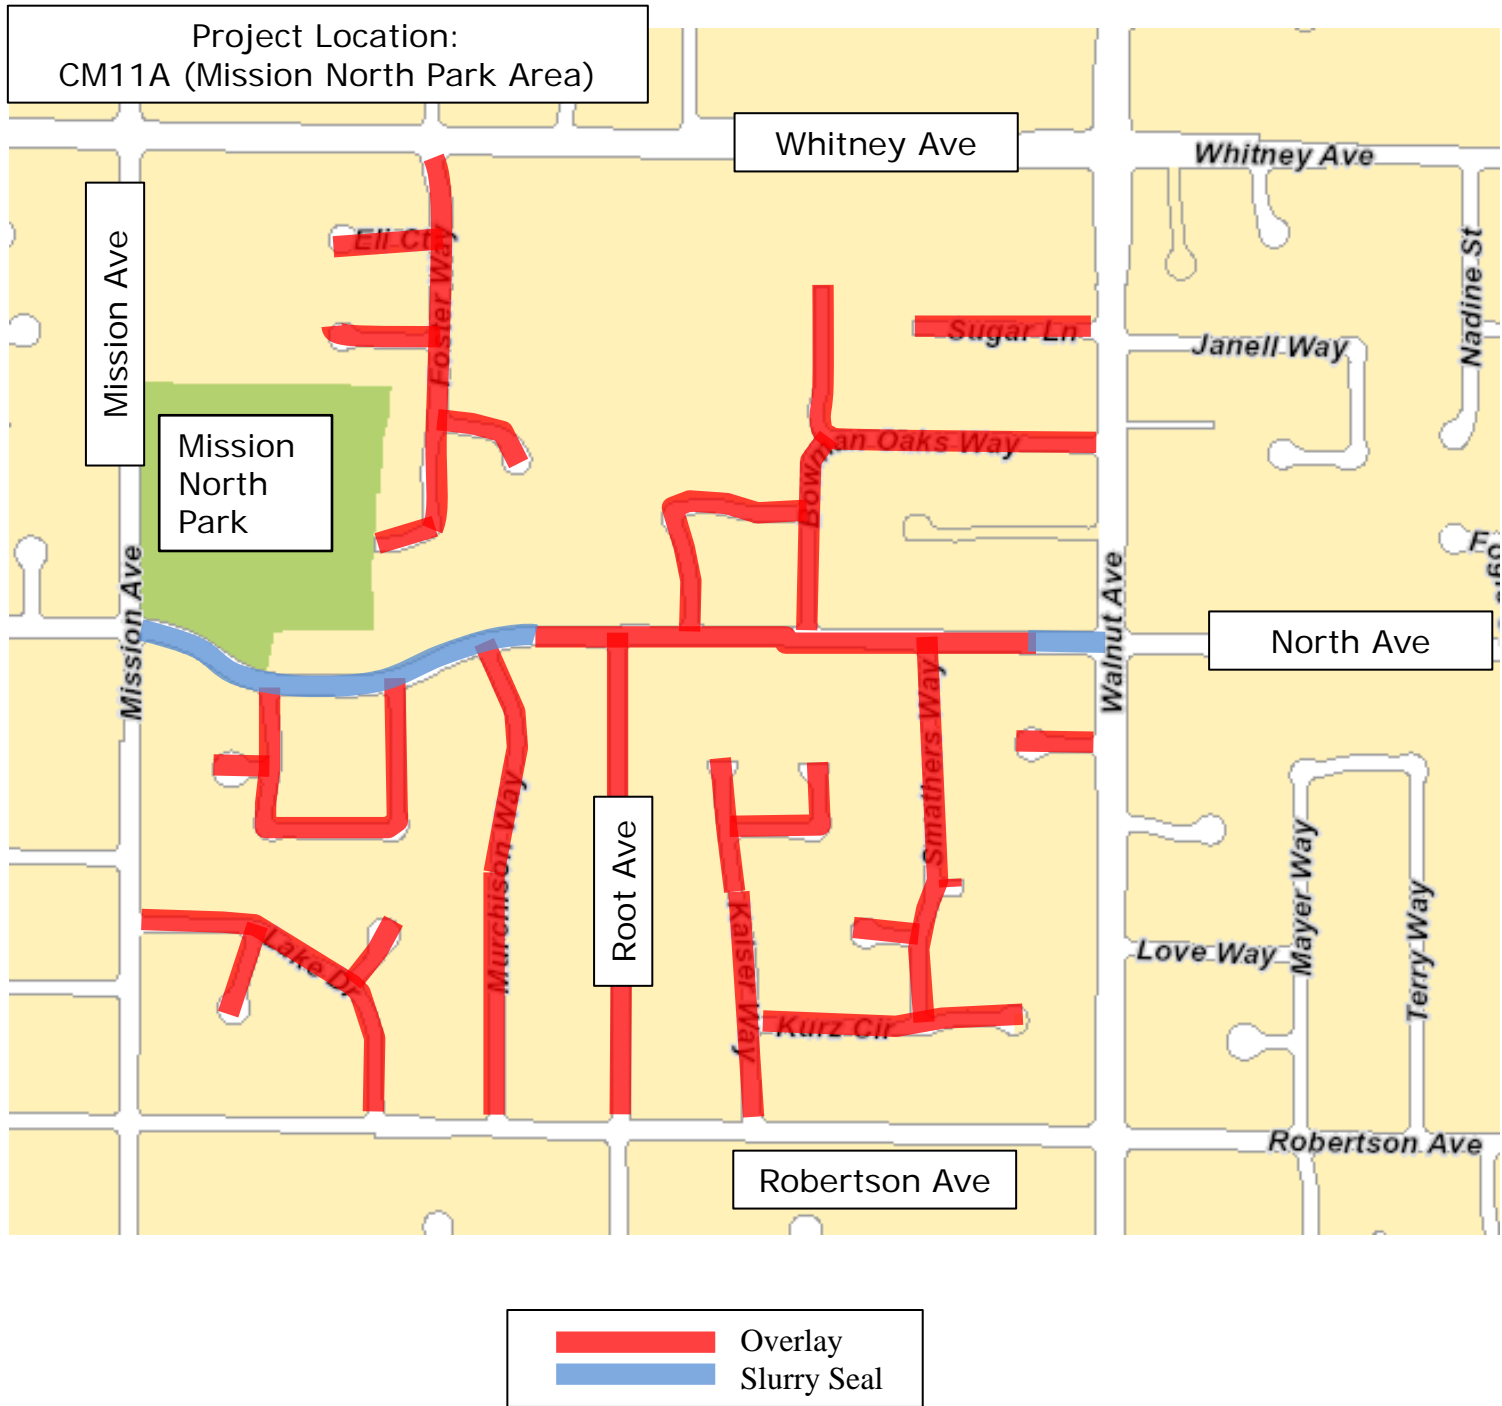

AC Overlay 2023 Phase D Location Maps

Attachment 1
October 24, 2023

AC Overlay 2023 Phase D Location Maps

Attachment 1
October 24, 2023

AC Overlay 2023 Phase D Location Maps

Attachment 1
October 24, 2023

Vintage Park Drive
(Calvine Road to Brittany Park Drive)

AC Overlay 2023 Phase D Location Maps

Attachment 1
October 24, 2023

AC Overlay 2023 Phase D Location Maps

Attachment 1
October 24, 2023

Howe Avenue
(520' north of Edison Avenue to Auburn Boulevard)