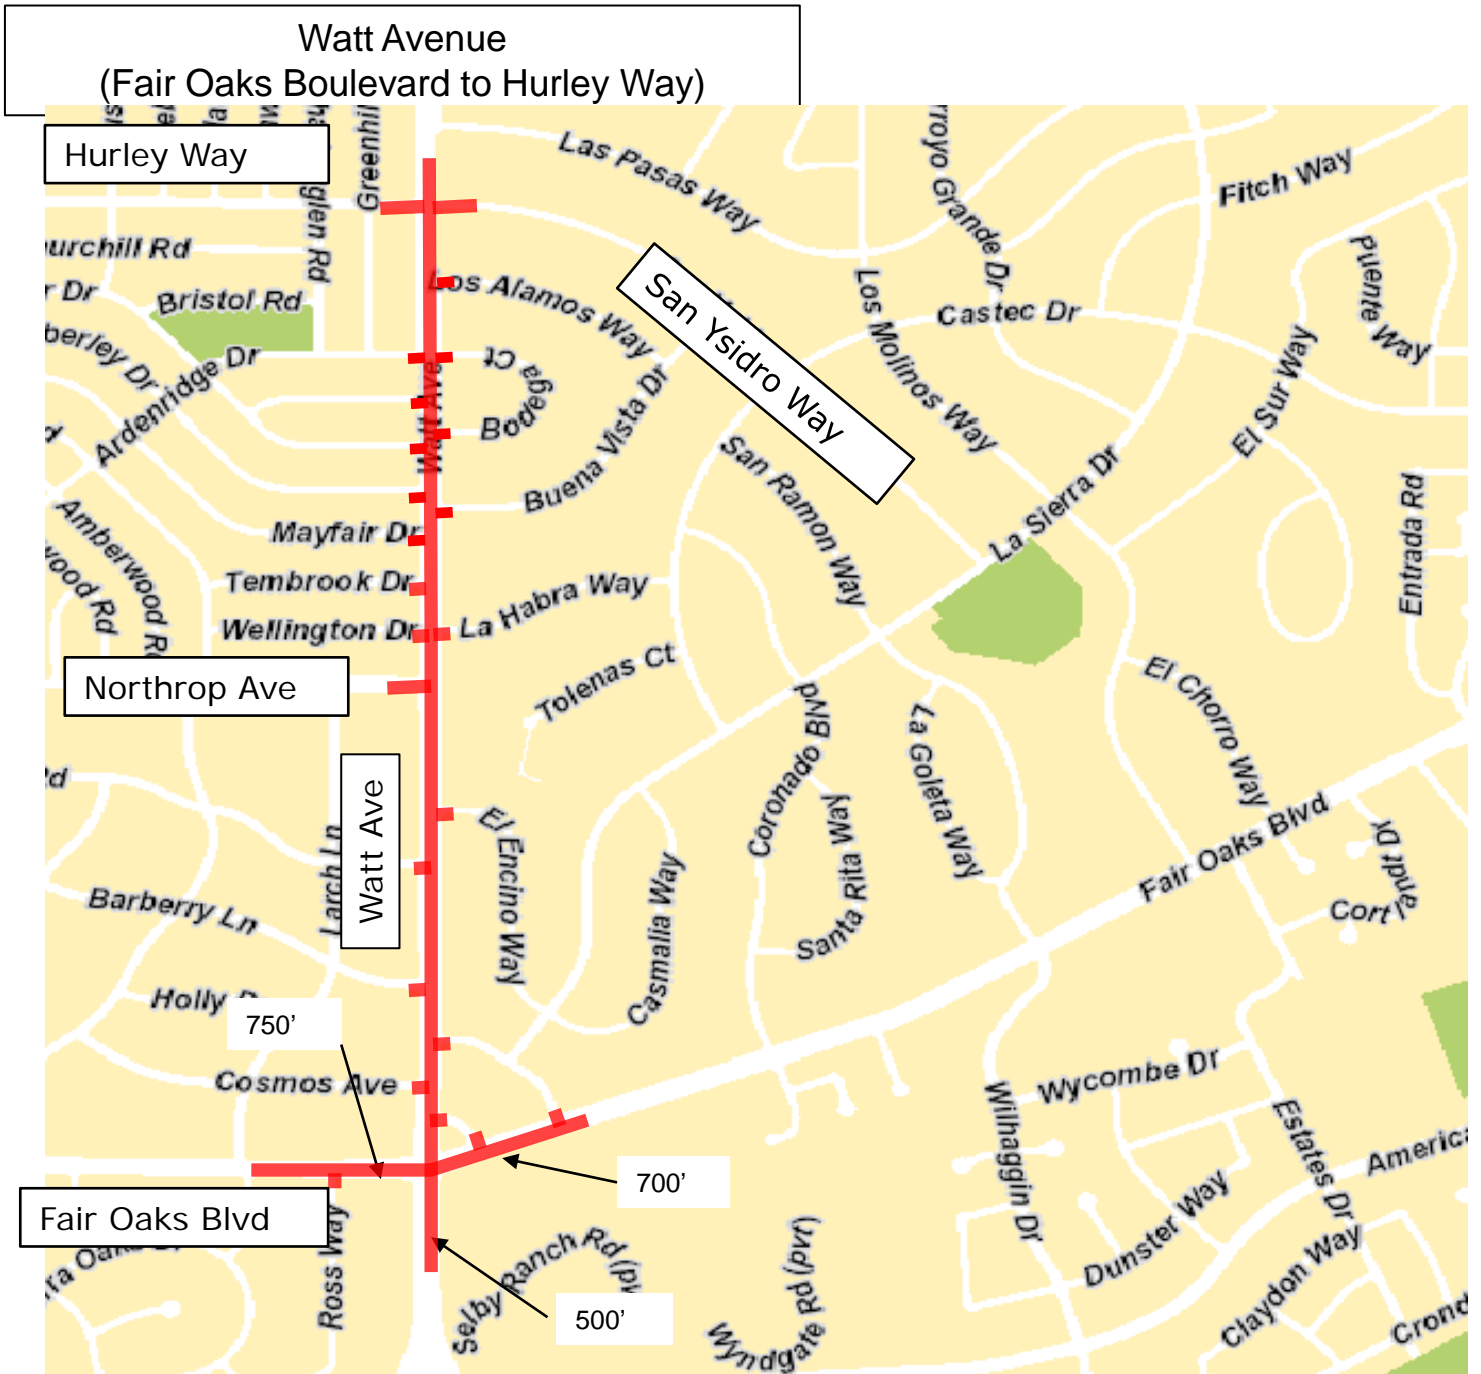

AC Overlay 2023 Phase D Location Maps

Attachment 1
October 24, 2023

AC Overlay 2023 Phase D Location Maps

Attachment 1
October 24, 2023

AC Overlay 2023 Phase D Location Maps

Attachment 1
October 24, 2023

Vintage Park Drive
(Calvine Road to Brittany Park Drive)

AC Overlay 2023 Phase D Location Maps

Attachment 1
October 24, 2023

AC Overlay 2023 Phase D Location Maps

Attachment 1
October 24, 2023

Howe Avenue
(520' north of Edison Avenue to Auburn Boulevard)