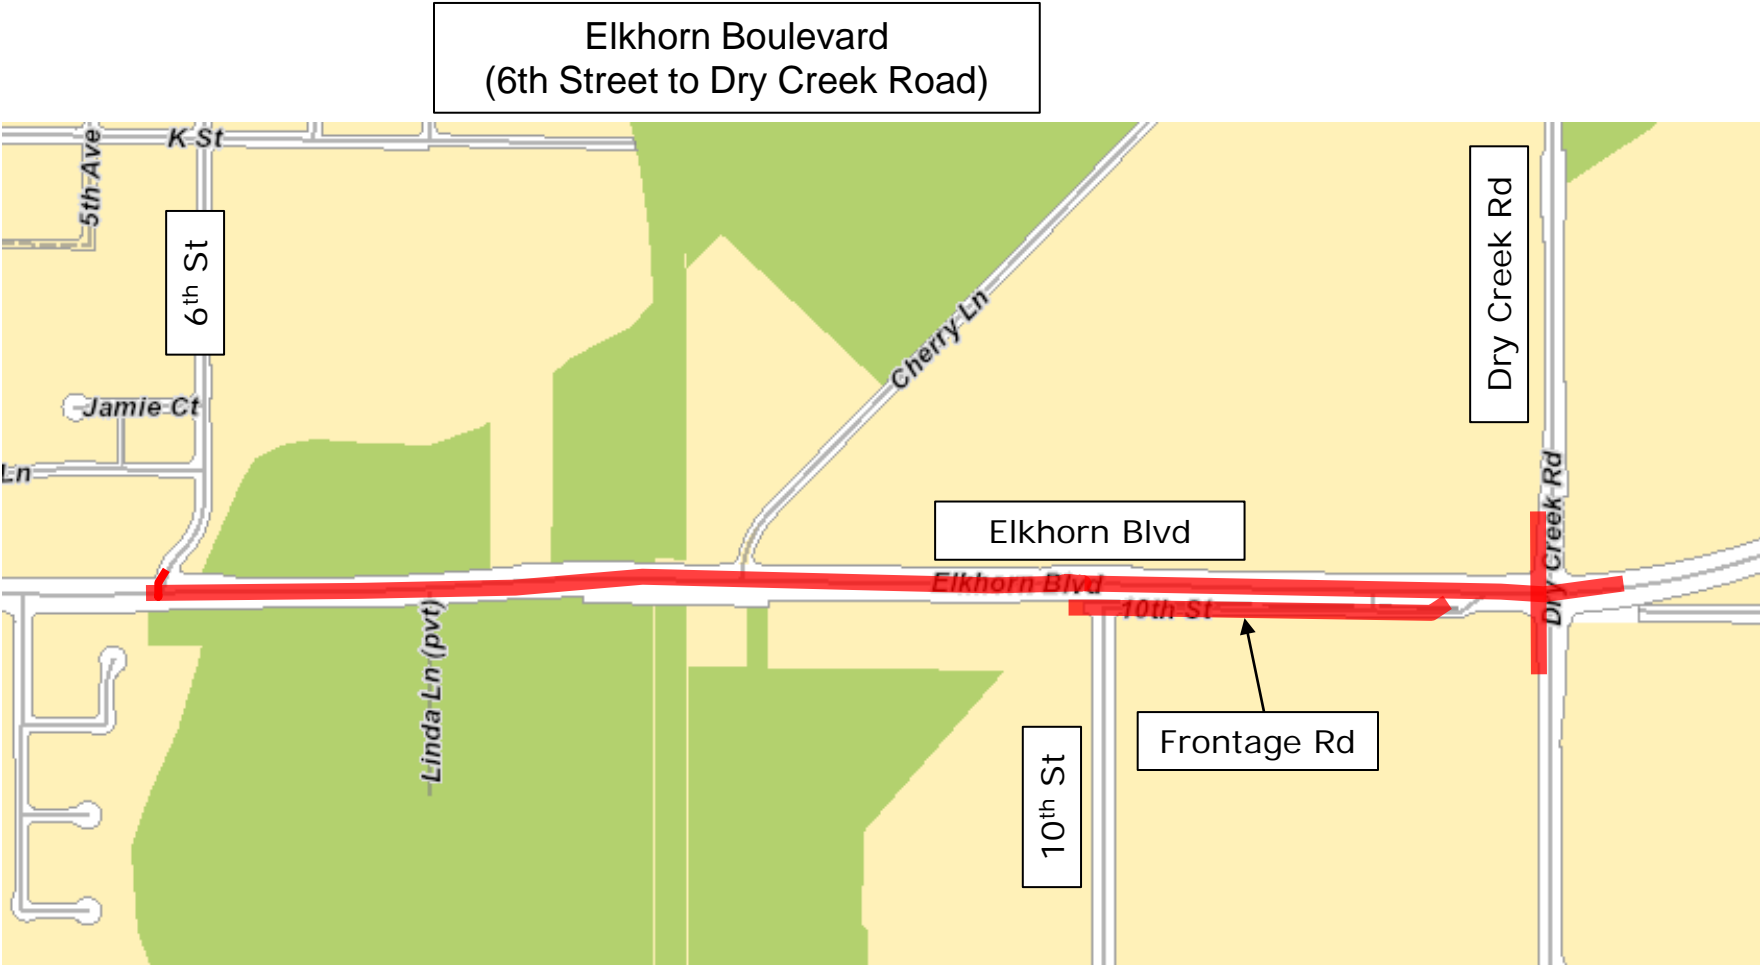

AC Overlay 2023 Phase D Location Maps

Attachment 1
October 24, 2023

AC Overlay 2023 Phase D Location Maps

Attachment 1
October 24, 2023

AC Overlay 2023 Phase D Location Maps

Attachment 1
October 24, 2023

Vintage Park Drive
(Calvine Road to Brittany Park Drive)

AC Overlay 2023 Phase D Location Maps

Attachment 1
October 24, 2023

AC Overlay 2023 Phase D Location Maps

Attachment 1
October 24, 2023

Howe Avenue
(520' north of Edison Avenue to Auburn Boulevard)